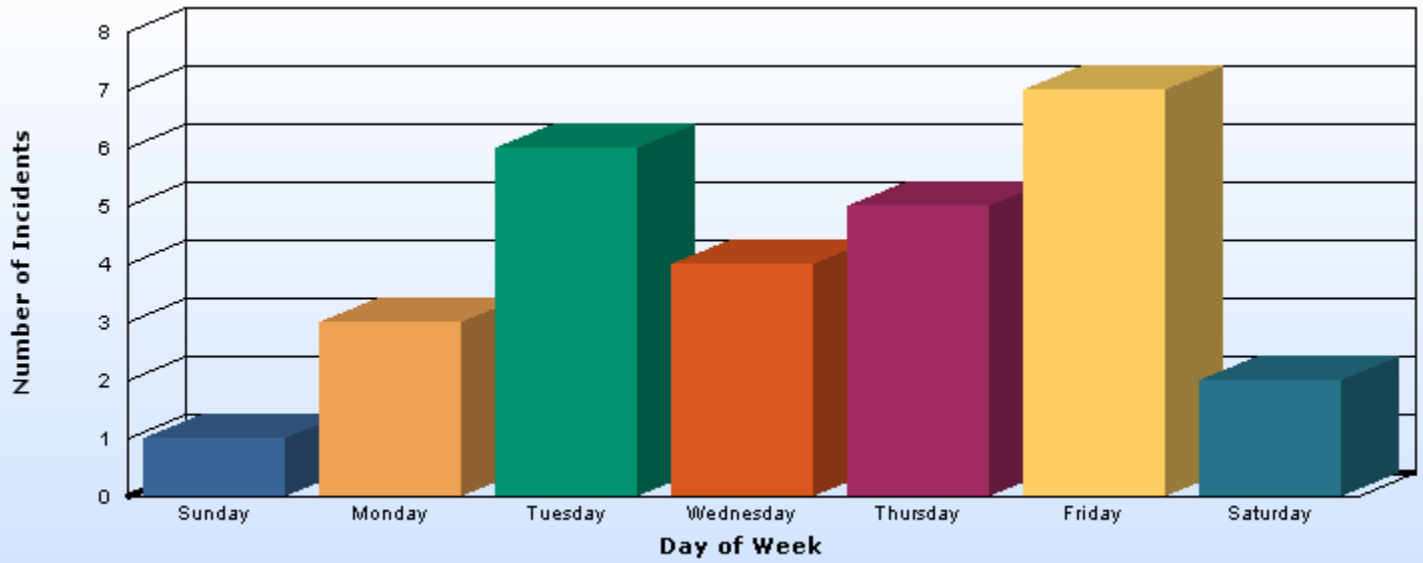

Number of Incidents by Day

Report Description

Timeframe : From 2009-05-01 00:00:00 To 2009-05-31 23:59:00

Location : 6

User Comments : District6 May09 Traffic Crime

Legend: Sunday (blue), Monday (orange), Tuesday (green), Wednesday (red), Thursday (purple), Friday (yellow), Saturday (teal)

| Day of Week | Count |
|-------------|-------|
| Sunday | 1 |
| Monday | 3 |
| Tuesday | 6 |
| Wednesday | 4 |
| Thursday | 5 |
| Friday | 7 |
| Saturday | 2 |

Total 28