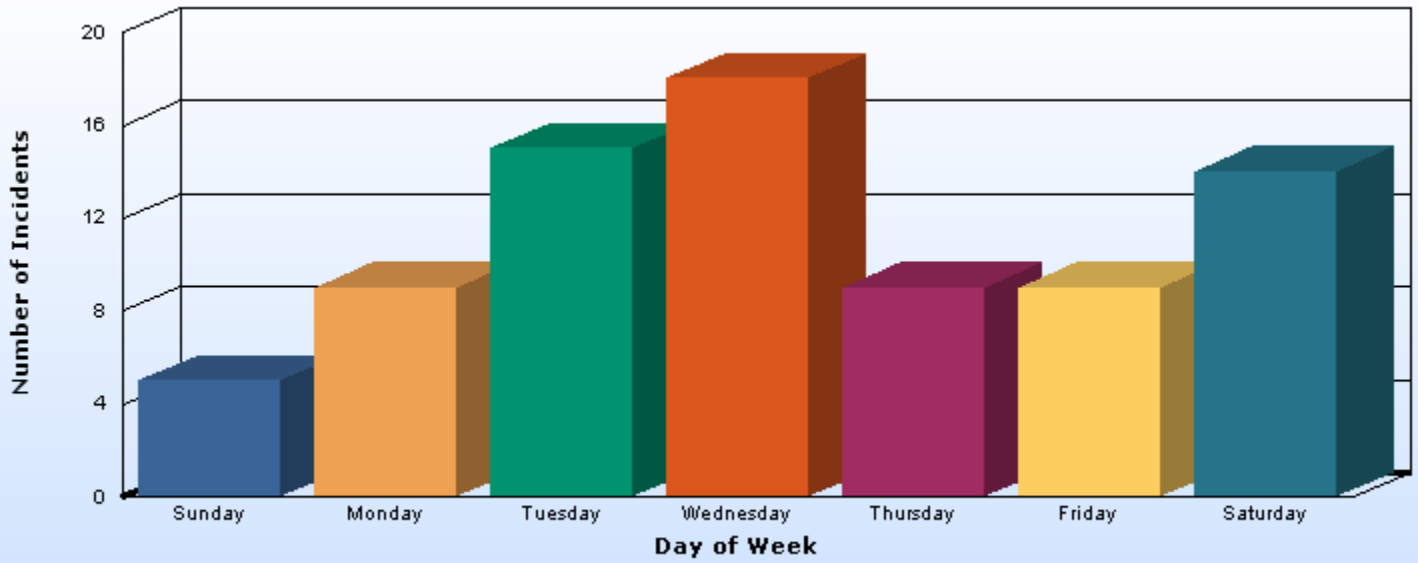

Number of Incidents by Day

Report Description

Timeframe : From 2009-06-01 00:00:00 To 2009-08-31 23:59:00

Location : 6

User Comments : Dist6 JunAug09 Traffic Crime

Legend: Sunday (blue), Monday (orange), Tuesday (green), Wednesday (red), Thursday (purple), Friday (yellow), Saturday (teal)

Day of Week	Count
Sunday	5
Monday	9
Tuesday	15
Wednesday	18
Thursday	9
Friday	9
Saturday	14

Total 79