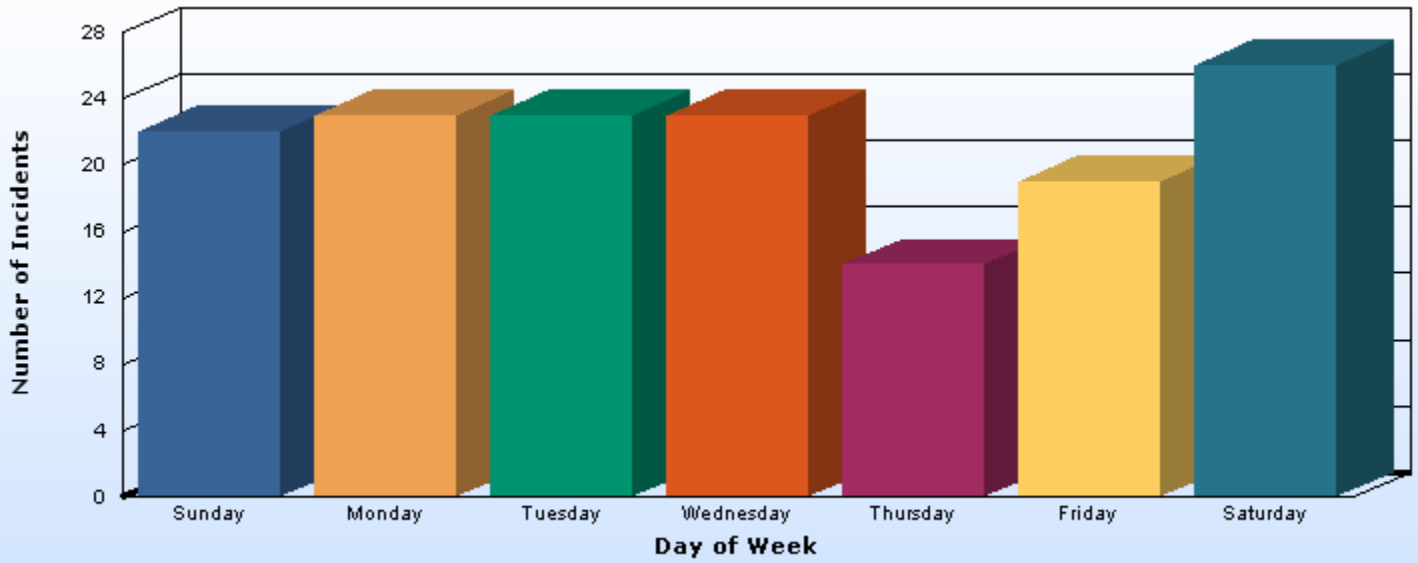

## Number of Incidents by Day

**Report Description**

Timeframe : From 2009-06-01 00:00:00 To 2009-08-31 23:59:00

Location : 6

User Comments : Dist3 JunAug09 Nuisance Crime

Legend: Sunday (Blue), Monday (Orange), Tuesday (Green), Wednesday (Red), Thursday (Purple), Friday (Yellow), Saturday (Teal)

Day of Week	Count
Sunday	22
Monday	23
Tuesday	23
Wednesday	23
Thursday	14
Friday	19
Saturday	26

Total 150