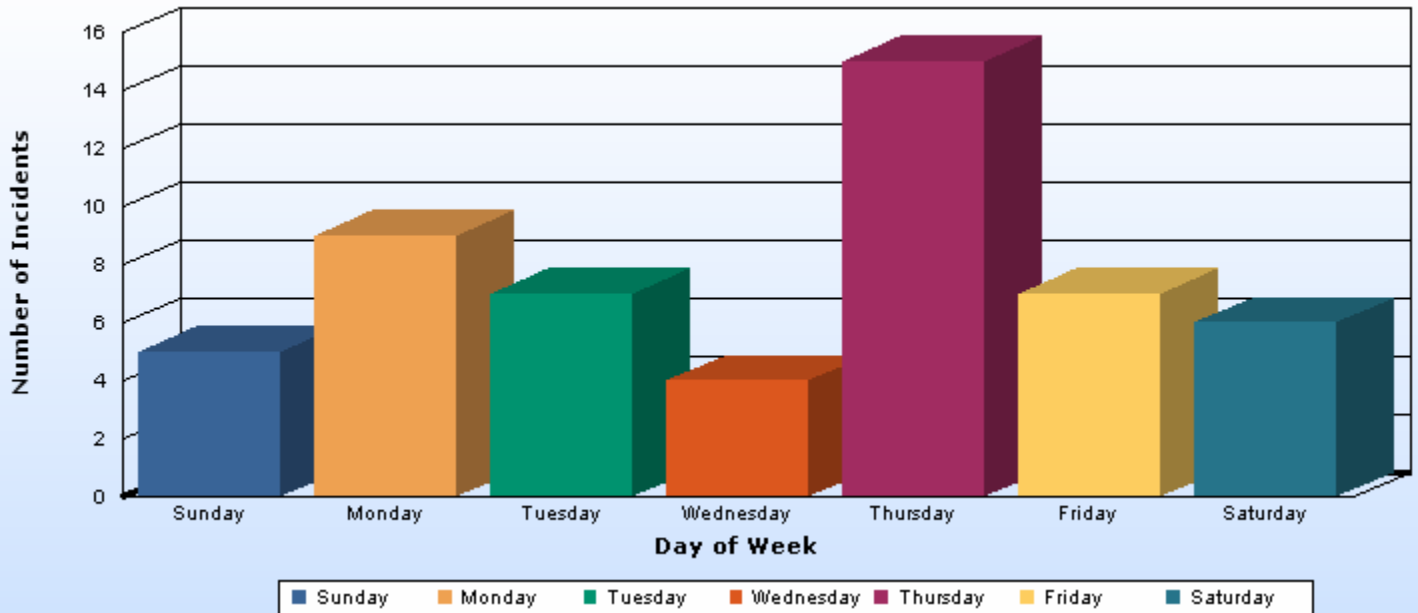

## Number of Incidents by Day

### Report Description

Timeframe : From 2009-06-01 00:00:00 To 2009-08-31 23:59:00

Location : 6

User Comments : Dist2 JunAug09 Traffic Crime

Day of Week	Count
Sunday	5
Monday	9
Tuesday	7
Wednesday	4
Thursday	15
Friday	7
Saturday	6
<b>Total</b>	<b>53</b>