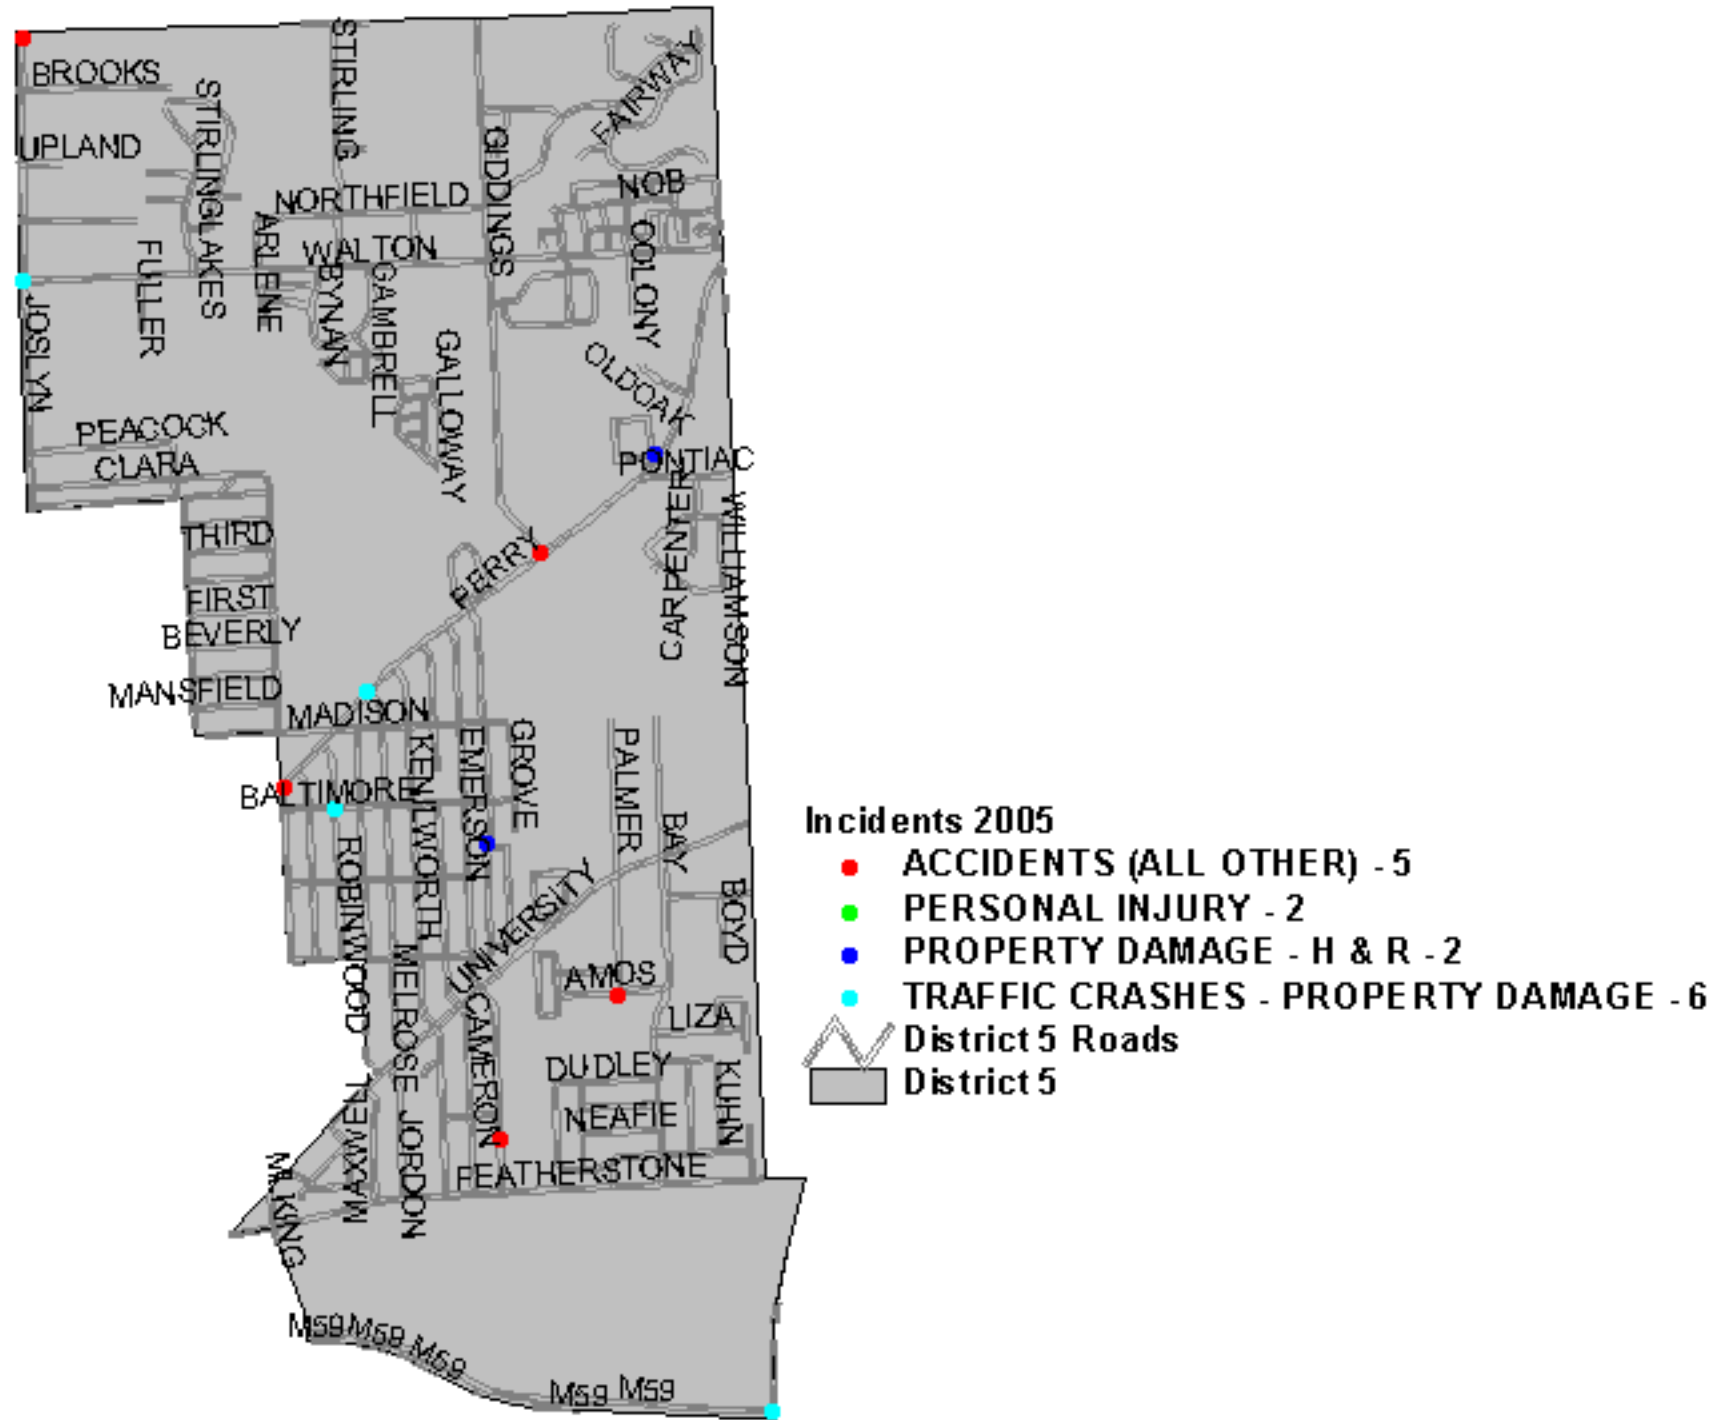

# District 5 Traffic Crashes

April 24, 2005 thru May 15, 2005