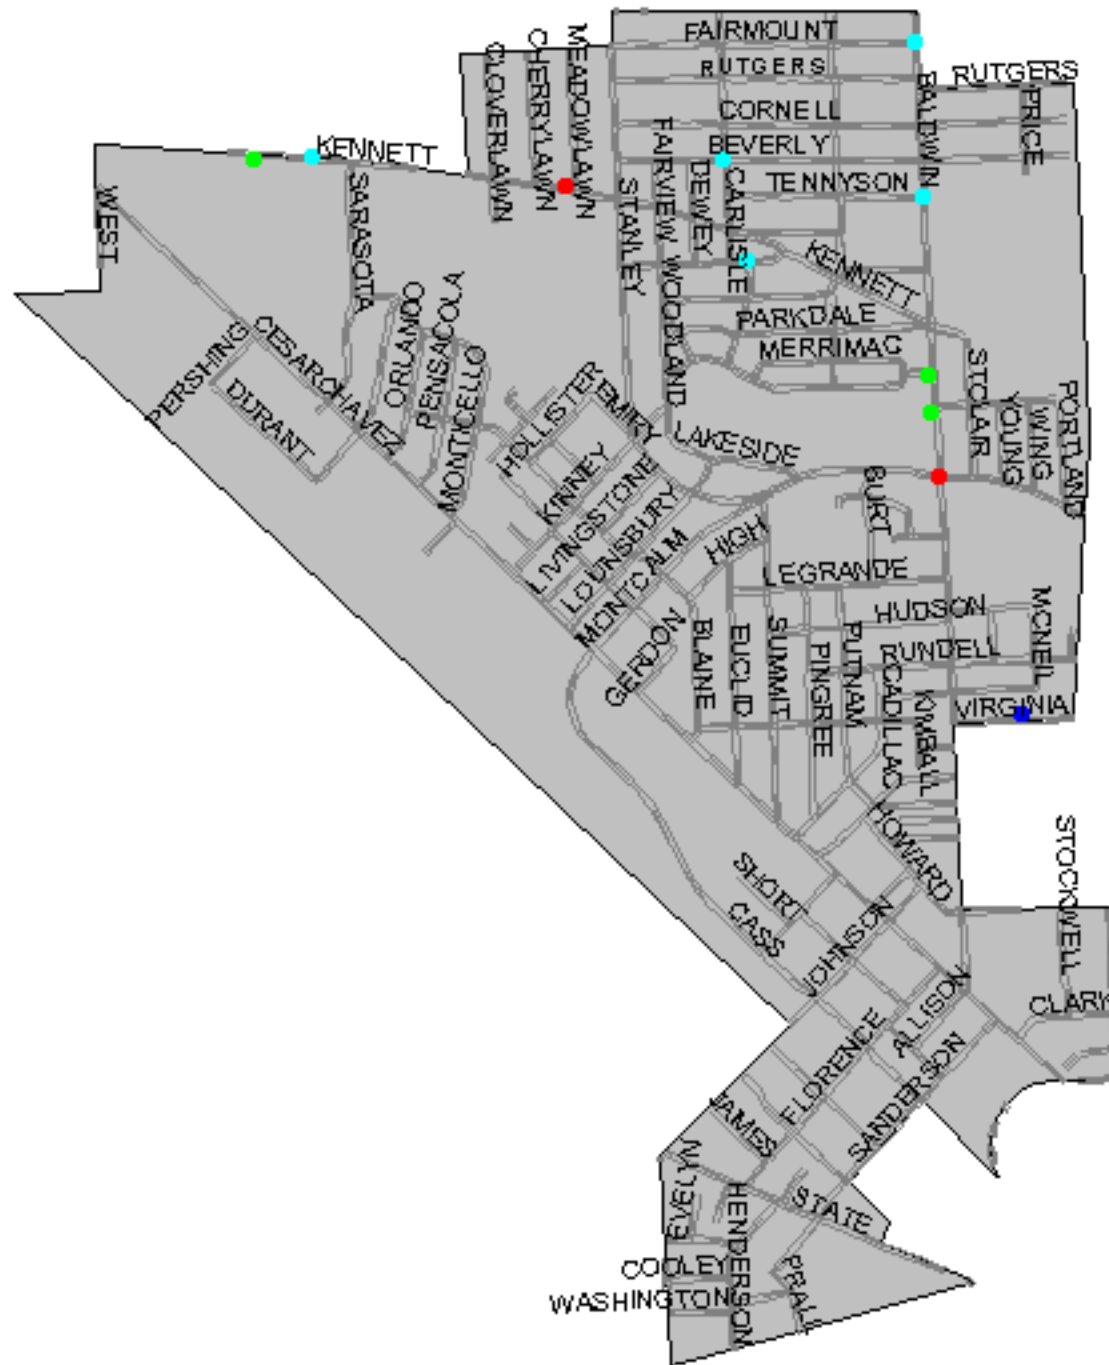

District 3 Traffic Crashes

- Incidents 2005**
- ACCIDENTS (ALL OTHER) - 2
 - PRIVATE PROPERTY - H & R - 3
 - PROPERTY DAMAGE - H & R - 1
 - TRAFFIC CRASHES - PROPERTY DAMAGE - 6
-  District 3 Roads
 District 3

February 13, 2005 thru March 6, 2005