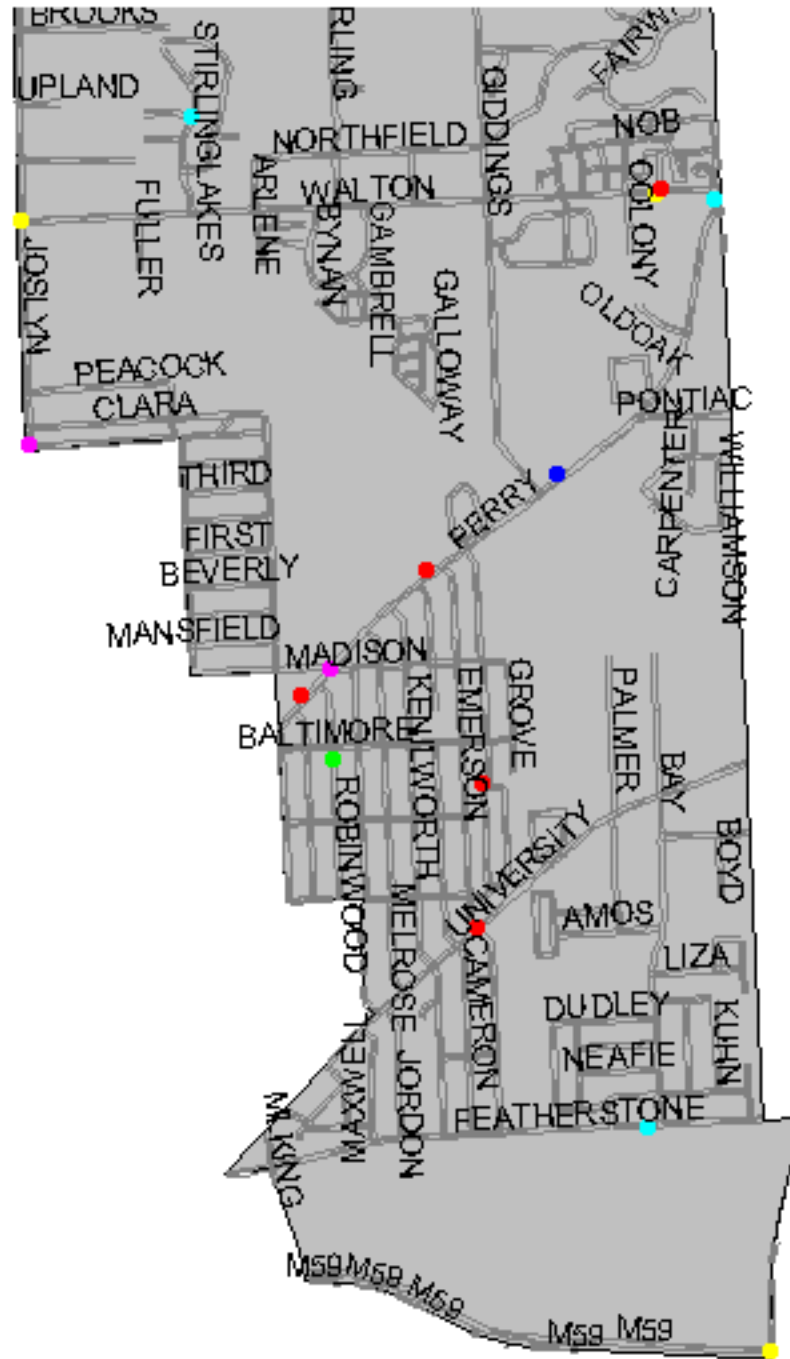

District 5 Traffic Crashes

- Incidents 2004**
- ACCIDENTS (ALL OTHER) - 6
 - PERSONAL INJURY - 1
 - PRIVATE PROPERTY - 1
 - PRIVATE PROPERTY - H & R - 3
 - PROPERTY DAMAGE - H & R - 3
 - TRAFFIC CRASHES - PROPERTY DAMAGE - 10
-  District 5 Roads
 District 5

November 21, 2004 thru December 12, 2004