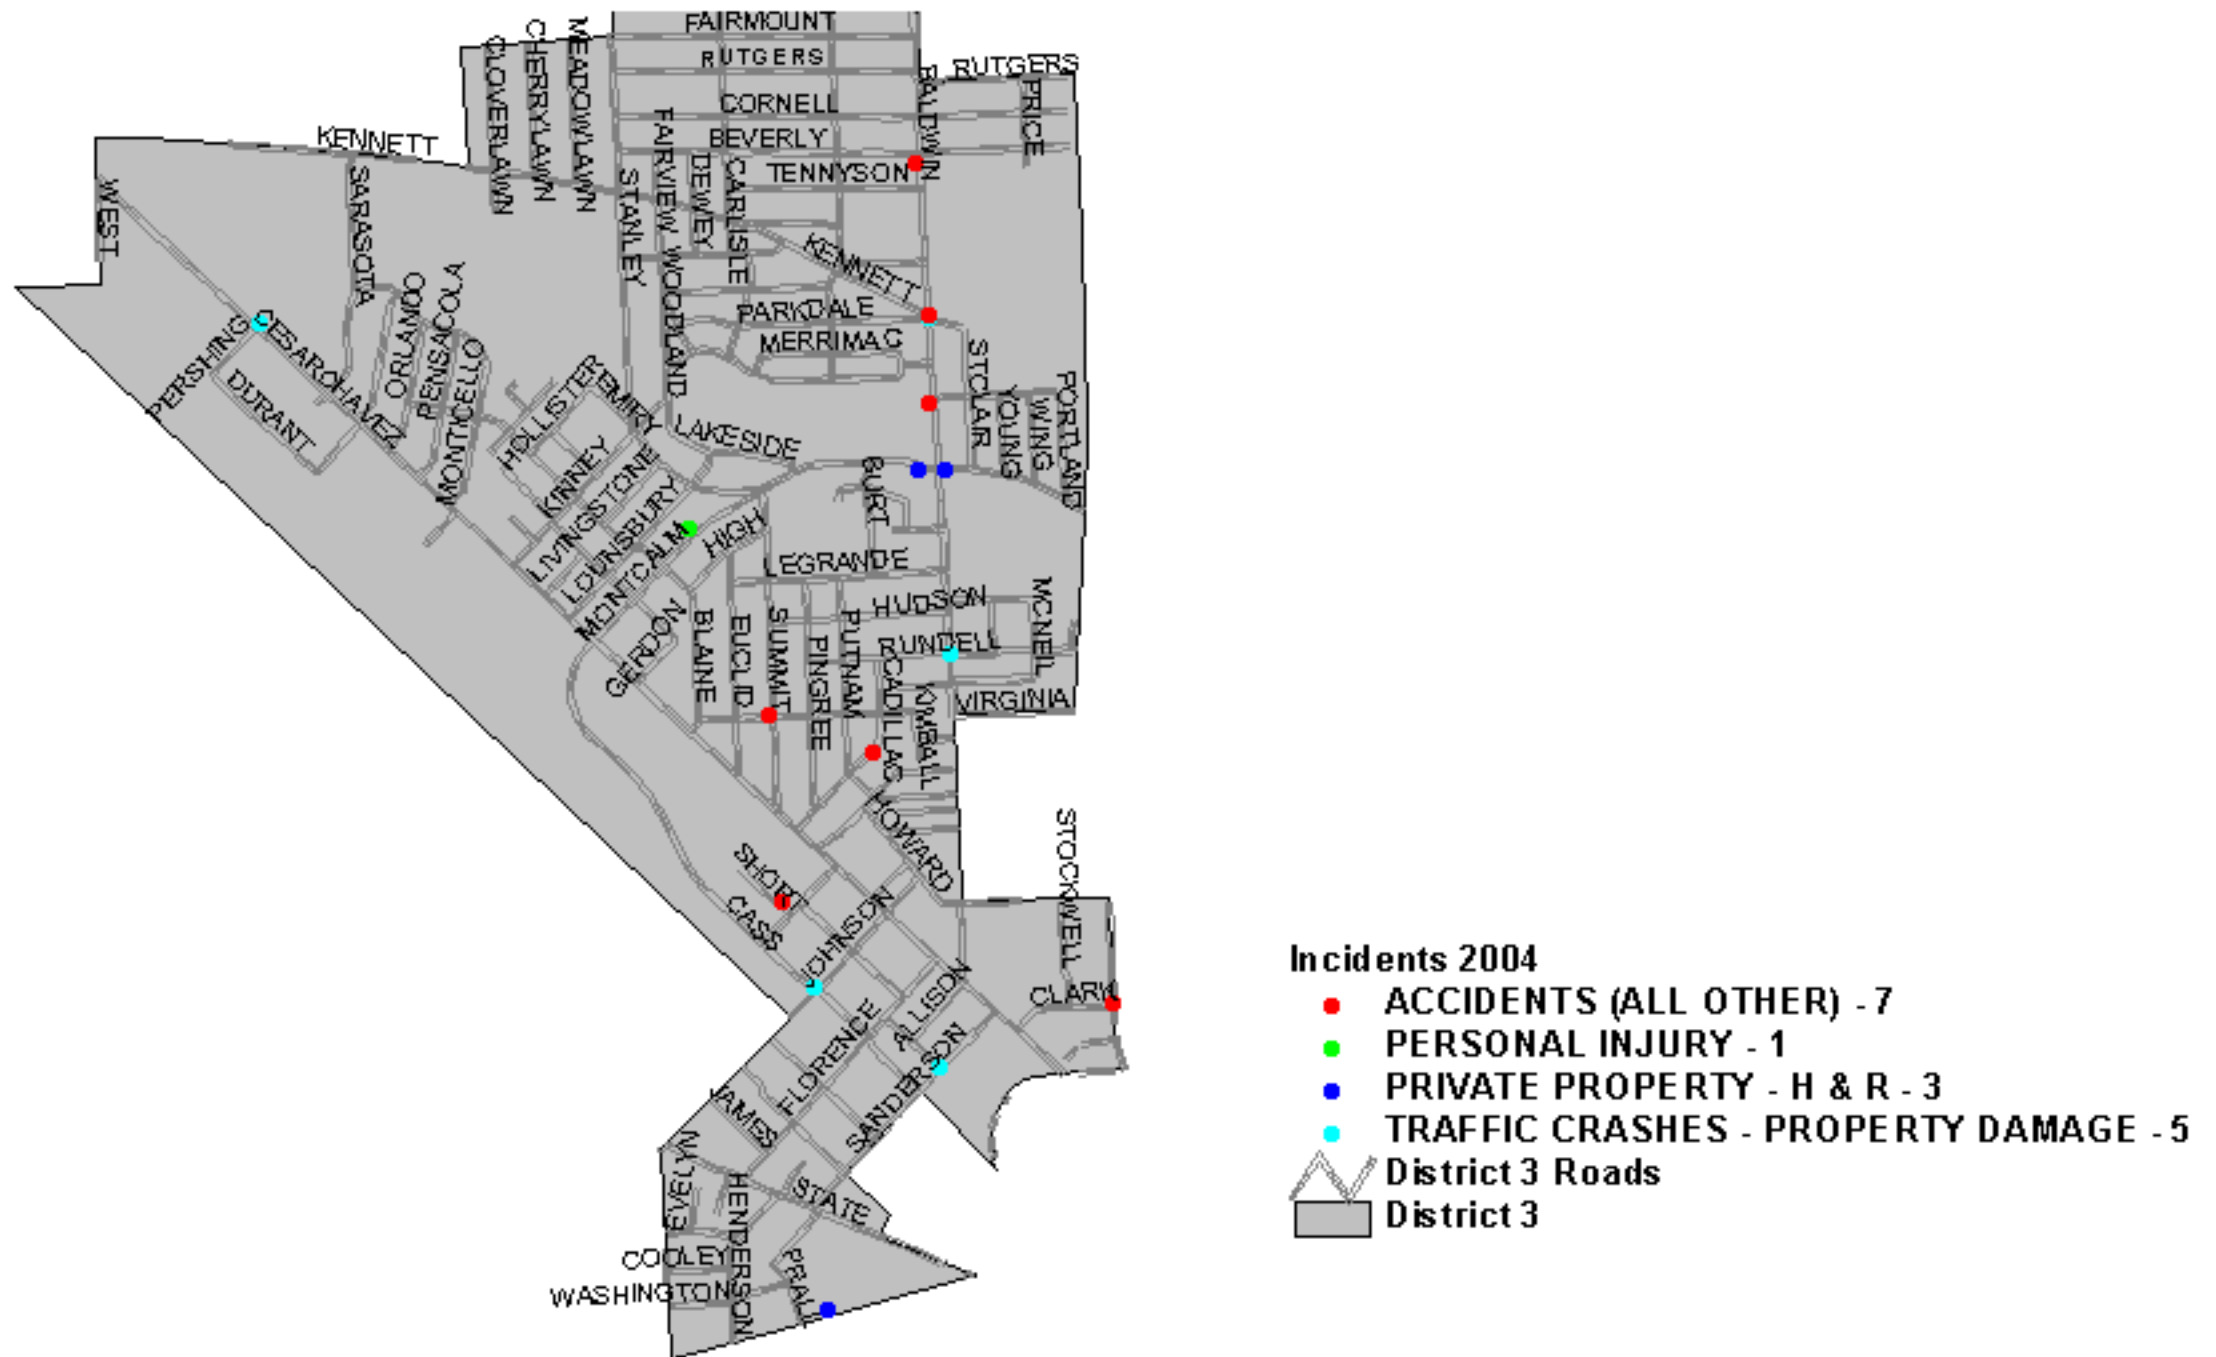

District 3 Traffic Crashes

November 21, 2004 thru December 12, 2004