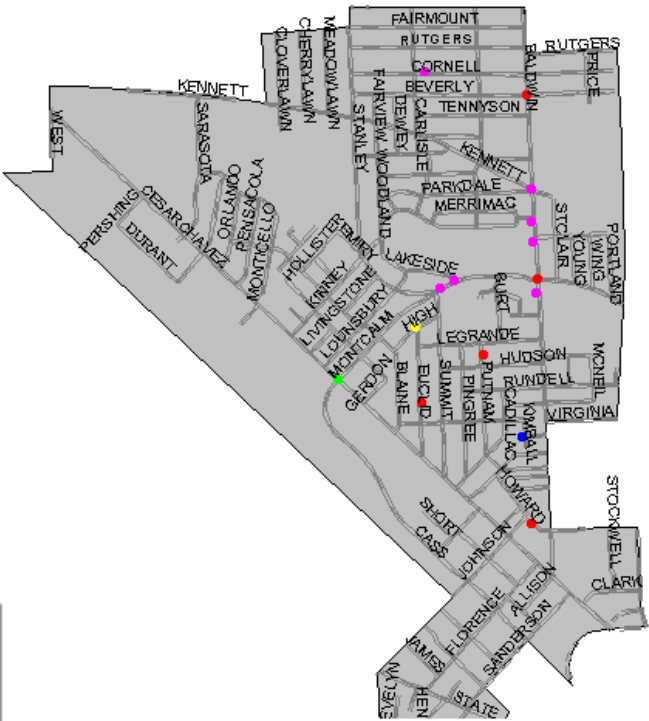

District 3 Traffic Crashes

- Incidents 2004**
- ACCIDENTS (ALL OTHER) - 5
 - PERSONAL INJURY - 1
 - PRIVATE PROPERTY - 1
 - PRIVATE PROPERTY - H & R - 3
 - PROPERTY DAMAGE - H & R - 1
 - TRAFFIC CRASHES - PROPERTY DAMAGE - 5
-  District 3 Roads
 District 3

September 5, 2004 thru September 26, 2004

0.9 0 0.9 1.8 Miles