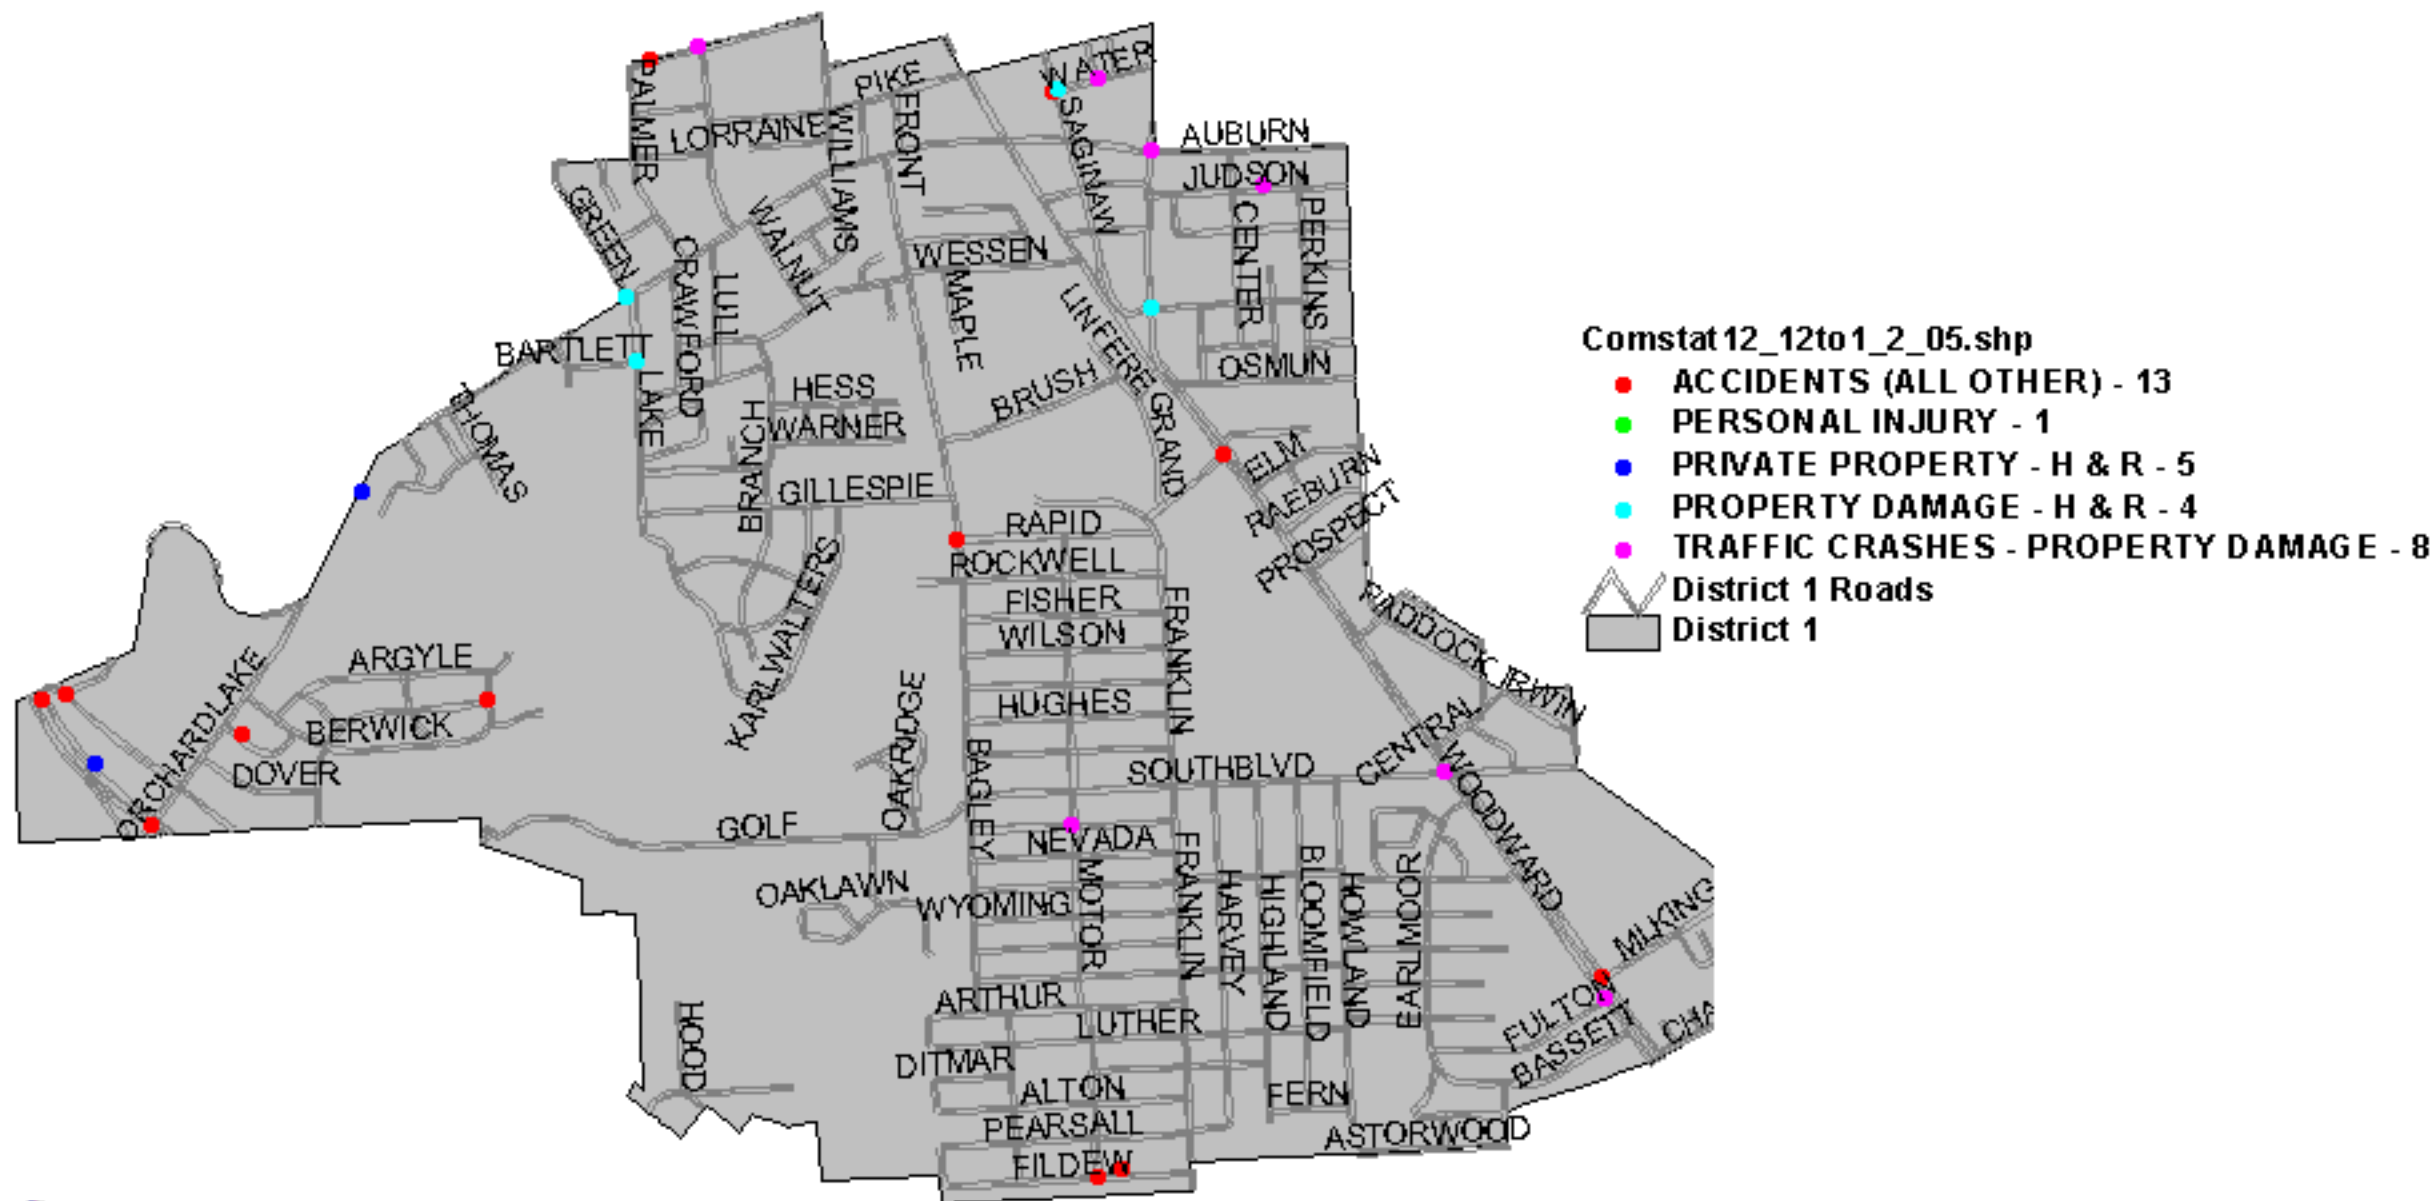

District 1 Traffic Crashes

December 12, 2004 thru January 2, 2005