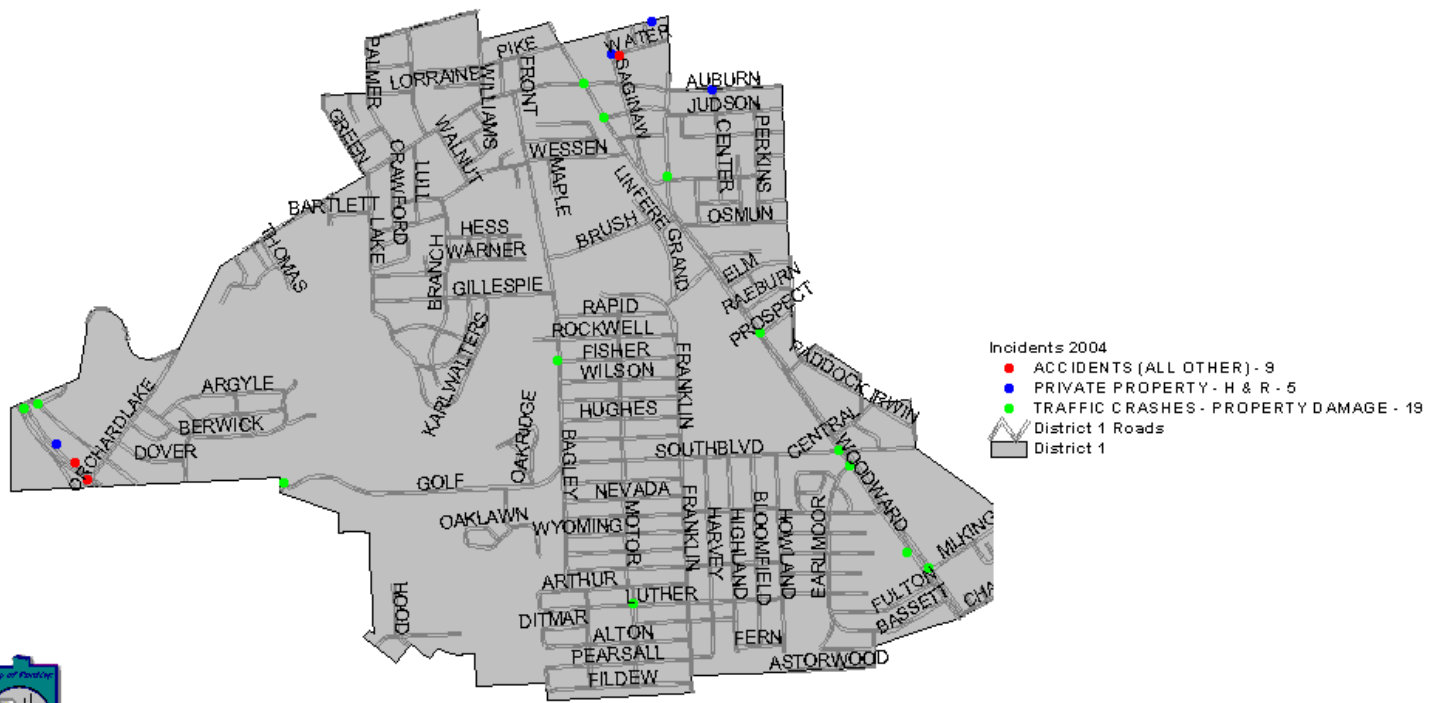

District 1 Traffic Crashes

September 5, 2004 thru September 26, 2004

0.9 0 0.9 1.8 Miles